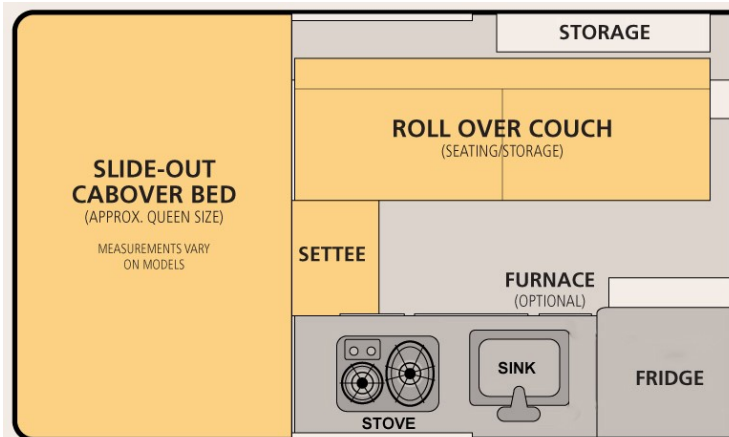

# Swift Model

Dry Weight: 925 Lbs.  
Height Down (including vent): 54"  
Roof Length: 111"  
Floor Length: 70"  
Body Width: 75"

Adult Sleeping: 2  
Extended Interior Height: 6'4"  
Roof/Wall Framing: Aluminum  
Exterior Material: Aluminum  
Fresh Water Capacity: 20 Gallons

### **Standard Features:**

All Aluminum "Flex-Frame"  
Jack Brackets Only (steel brackets)  
Extended Cabover Bed w/ Mattress  
Finished Wood Interior  
3 Piece Portable Dining Table  
Formica Counter Tops  
Deluxe Fabric Cushions  
Privacy Curtains  
Screen Door  
Stainless Steel Kitchen Sink w/ Electric Water Pump  
2 Burner Propane Stove w/ Cover  
3-Way Refrigerator, Small 1.7 cu.ft. (AC/DC/Propane)  
Camper Battery System (1 battery, wiring, separator)  
120V Electrical System  
30amp Power Converter w/ IQ4 Smart Charger  
12 Volt Outlets  
LED Interior Lights  
LED Outside Porch Light  
2 (two) 10 lb. Propane Tanks  
Pre-wired for Solar  
Fire Extinguisher  
LP/CO Detector  
Smoke Detector  
20 Gallon Fresh Water Tank  
Roll Over Couch Seating  
Large Radius Louvered Passenger Side Window  
Safety Exit  
Roof Vent  
Insulated Side Walls & Roof  
Rugged Vinyl Side Liner  
Aluminum Exterior Sides and One Piece Roof  
Gas Strut Roof List Assists (exterior)