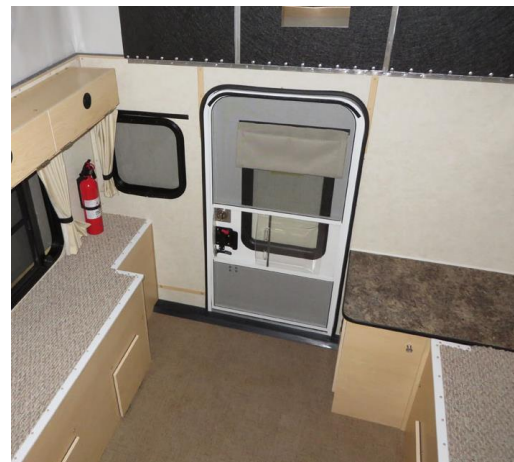

“The Shell Model”

The Shell Model Camper is the most durable, lightest weight, lowest profile, all welded aluminum “flex-frame” Pop-Up Camper in the RV industry. This basic model provides shelter from the weather and a comfortable place to sleep w/ room for storage.

\$ 10,995.00 Base Price

STANDARD FEATURES INCLUDE:

1. Queen Sized Extended Cab-over Bed w/ Mattress
2. Battery Cabinet & Aux. Camper Battery System (1 Deep Cycle Battery & Separator)
3. LED Interior Lights
4. Outside LED Porch Light
5. 12 Volt Accessory Plug and USB Outlets
6. Large Passenger Side Louvered Window
7. Basic Roof Vent
8. Finished Interior Walls and Floor
9. Fire Extinguisher
10. Screen Door
11. Jack Brackets Only (steel brackets)
12. Gas Strut Roof Lift Assists (exterior)
13. Privacy Curtains

Rocky Mountain Four Wheel Campers
5772 Lamar Street | Arvada, CO | 80002
(303) 431-6611 | info@rmfwc.com | www.rmfwc.com

The Four Wheel Pop-Up Camper Shell Model is available in all of our current model sizes (except flat bed models). We have sizes to fit most all trucks on the market today. The Grandby Shell, which fits full size, long bed trucks, weighs in around 975 lbs. The Shell Model for mini / mid-sized trucks is around 875 lbs. All of our shell models have the same construction that allows the camper to flex with the torque generated by the bed of the truck while still maintaining its structural integrity.

A variety of options are available to assist our customers in creating a camper that best suits their particular needs. Additional options are also available for the shell models (due to the open interior) such as a driver's side louvered window, a couch/bed installed on the passenger's side, or the forced air furnace w/ thermostat and propane tanks.