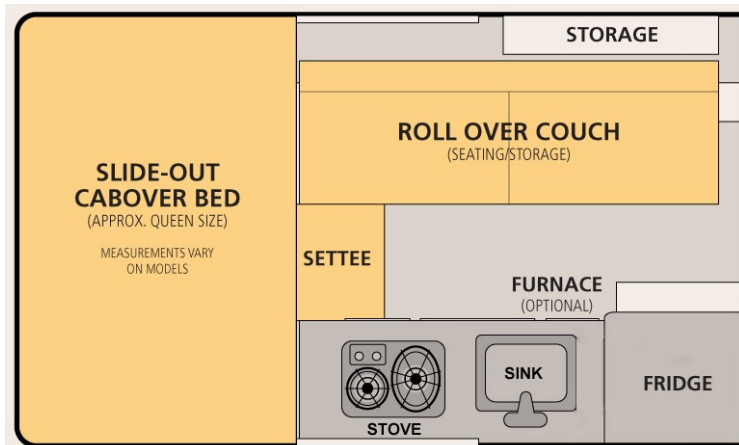

Raven Model

Dry Weight: 975 Lbs.
 Height Down (including vent): 59"
 Roof Length: 118"
 Floor Length: 70"
 Body Width: 80"

Adult Sleeping: 2-3
 Extended Interior Height: 6'6"
 Roof/Wall Framing: Aluminum
 Exterior Material: Aluminum
 Fresh Water Capacity: 20 Gallons

Rocky Mountain Four Wheel Campers
5772 Lamar Street, Arvada, CO 80002
303-431-6611 info@rmfwc.com www.rmfwc.com

Standard Features:

All Aluminum "Flex-Frame"
 Jack Brackets Only (steel brackets)
 Extended Cabover Bed w/ Mattress
 Finished Wood Interior
 3 Piece Portable Dining Table
 Formica Counter Tops
 Deluxe Fabric Cushions
 Privacy Curtains
 Screen Door
 Stainless Steel Kitchen Sink w/ Electric Water Pump
 2 Burner Propane Stove w/ Cover
 3-Way Refrigerator, Small 1.7 cu.ft. (AC/DC/Propane)
 Camper Battery System (1 battery, wiring, separator)
 120V Electrical System
 30amp Power Converter w/ IQ4 Smart Charger
 12 Volt Outlets
 LED Interior Lights
 LED Outside Porch Light
 2 (two) 10 lb. Propane Tanks
 Pre-wired for Solar
 Fire Extinguisher
 LP/CO Detector
 Smoke Detector
 20 Gallon Fresh Water Tank
 Roll Over Couch Seating
 Large Radius Louvered Passenger Side Window
 Safety Exit
 Roof Vent
 Insulated Side Walls & Roof
 Rugged Vinyl Side Liner
 Aluminum Exterior Sides and One Piece Roof
 Gas Strut Roof Lift Assists (exterior)