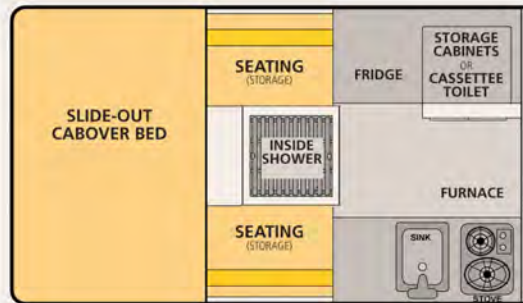

# Woolrich Limited Edition Slide-in Models

Adult Sleeping: 3-4  
 Height Down: Fleet = 54" Hawk & Grandby = 59"  
 Extended Interior Height: Fleet = 6'4" Hawk & Grandby = 6'6"  
 Roof/Wall Framing: Aluminum Exterior Material: Smooth Aluminum Siding  
 20 Gallon Fresh Water Tank

### **Standard Features:**

All Aluminum "Flex-Frame"  
Mechanical Camper Jacks (4 corner)  
Aluminum Jack Brackets  
Compressor 130 Liter Refrigerator/Freezer (AC/DC)  
(Fleet Model will have the 85 Liter Refrigerator/Freezer)  
Forced Air Furnace w/ Digital Thermostat  
Flush Mount Glass Top Appliances  
DSI 6 Gallon Hot Water Heater  
Hot Water Inside Shower & Outside Shower  
Power Roof Vent Fan w/ Thermostat (over bed)  
Power Roof vent Fan w/ Thermostat (over kitchen)  
8' Fiamma Side Awning  
Yakima "Tracks Only" Installed on Roof  
160 Watt Roof Mounted Solar Panel w/ Upgraded Controller  
LED Rear Flood Lights  
LED Exterior Lighting Package  
2 (two) 6 Volt Deep Cycle Batteries w/ Battery Separator  
Thermal Pack  
Portable Bluetooth Speaker

Ready To Go Anywhere Package  
Cabover Bed w/ Mattress & King Slide-out  
Custom Woolrich Interior Package  
Front Dinette Seating w/ Swivel Table  
Deluxe Woolrich Fabric Cushions & Blanket  
Privacy Curtains  
Screen Door  
110V Electrical System  
30 Amp Power Converter w/ IQ4 Smart Charger  
LED Interior Lights  
LED Outside Porch Light  
2 (two) 10 lb. Propane Tanks  
Fire Extinguisher  
20 Gallon Fresh Water Tank  
Safety Exit  
Insulated Side Walls & Roof  
Rugged Vinyl Side Liner  
Aluminum Exterior Sides and One Piece Roof  
Gas Strut Roof Lift Assists (exterior)

### **Available Options:**

Built-in Cassette Toilet  
Yakima Roof Rack System Complete  
Rear Wall Steps (better access to the roof)  
Batwing 270 Degree Wraparound Awning  
80 Watt Portable Solar Panel  
Porta Potti  
Portable Plastic Rubbermaid Entry Step