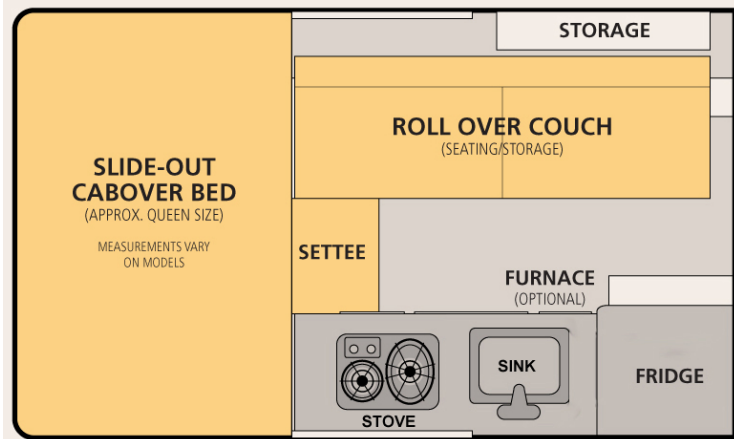

Swift Model

Dry Weight: 925 Lbs.	Adult Sleeping: 2
Height Down (including vent): 54"	Extended Interior Height: 6'4"
Roof Length: 111"	Roof/Wall Framing: Aluminum
Floor Length: 70"	Exterior Material: Aluminum
Body Width: 75"	Fresh Water Capacity: 20 Gallons

Rocky Mountain Four Wheel Campers
5772 Lamar Street, Arvada, CO 80002
303-431-6611 info@rmfwc.com www.rmfwc.com

FOUR WHEEL
POP-UP CAMPERS

Standard Features:

All Aluminum "Flex-Frame"
Jack Brackets Only (steel brackets)
Extended Cabover Bed w/ Mattress
Finished Wood Interior
3 Piece Portable Dining Table
Formica Counter Tops
Deluxe Fabric Cushions
Privacy Curtains
Screen Door
Stainless Steel Kitchen Sink w/ Electric Water Pump
2 Burner Propane Stove w/ Cover
3-Way Refrigerator, Small 1.7 cu.ft. (AC/DC/Propane)
Camper Battery System (1 battery, wiring, separator)
110V Electrical System
30amp Power Converter w/ IQ4 Smart Charger
12 Volt Outlets
LED Interior Lights
LED Outside Porch Light
2 (two) 10 lb. Propane Tanks
Pre-wired for Solar
Fire Extinguisher
LP/CO Detector
Smoke Detector
20 Gallon Fresh Water Tank
Roll Over Couch Seating
Large Radius Louvered Passenger Side Window
Safety Exit
Roof Vent
Insulated Side Walls & Roof
Rugged Vinyl Side Liner
Aluminum Exterior Sides and One Piece Roof
Gas Strut Roof List Assists (exterior)