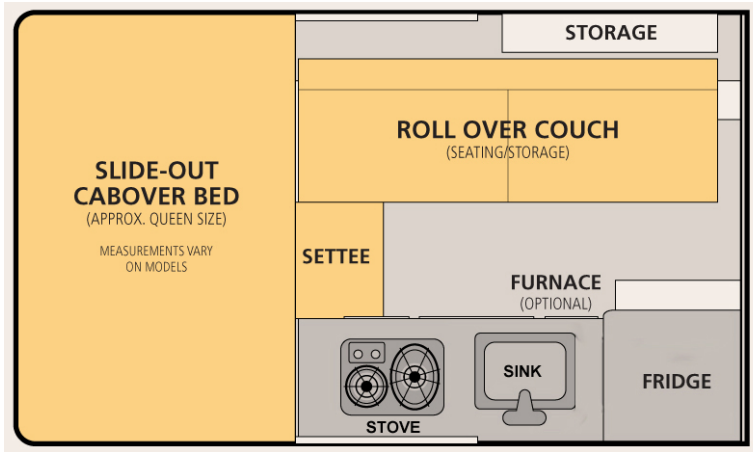

# Raven Model

<p>Dry Weight: 975 Lbs.          Height Down (including vent): 59"          Roof Length: 118"          Floor Length: 70"          Body Width: 80"</p>	<p>Adult Sleeping: 2-3          Extended Interior Height: 6'6"          Roof/Wall Framing: Aluminum          Exterior Material: Aluminum          Fresh Water Capacity: 20 Gallons</p>
---	--

### **Standard Features:**

All Aluminum "Flex-Frame"  
 Jack Brackets Only (steel brackets)  
 Extended Cabover Bed w/ Mattress  
 Finished Wood Interior  
 3 Piece Portable Dining Table  
 Formica Counter Tops  
 Deluxe Fabric Cushions  
 Privacy Curtains  
 Screen Door  
 Stainless Steel Kitchen Sink w/ Electric Water Pump  
 2 Burner Propane Stove w/ Cover  
 3-Way Refrigerator, Small 1.7 cu.ft. (AC/DC/Propane)  
 Camper Battery System (1 battery, wiring, separator)  
 110V Electrical System  
 30amp Power Converter w/ IQ4 Smart Charger  
 12 Volt Outlets  
 LED Interior Lights  
 LED Outside Porch Light  
 2 (two) 10 lb. Propane Tanks  
 Pre-wired for Solar  
 Fire Extinguisher  
 LP/CO Detector  
 Smoke Detector  
 20 Gallon Fresh Water Tank  
 Roll Over Couch Seating  
 Large Radius Louvered Passenger Side Window  
 Safety Exit  
 Roof Vent  
 Insulated Side Walls & Roof  
 Rugged Vinyl Side Liner  
 Aluminum Exterior Sides and One Piece Roof  
 Gas Strut Roof List Assists (exterior)