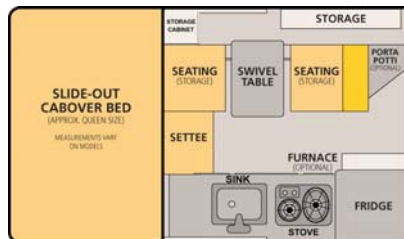

SIDE DINETTE