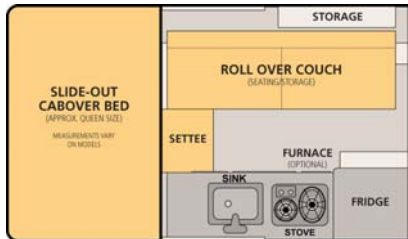

# Hawk Model

<p>Dry Weight: 1075 Lbs          Height Down (including vent): 59”          Roof Length: 128”          Floor Length: 80”          Body Width: 80”</p>	<p>Adult Sleeping: 3-4          Extended Interior Height: 6’6”          Roof/Wall Framing: Aluminum          Exterior Material: Aluminum          Fresh Water Capacity: 20 Gallons</p>
-----------------------------------------------------------------------------------------------------------------------------------------------------------------------	--------------------------------------------------------------------------------------------------------------------------------------------------------------------------------------------------------

### **Standard Features:**

All Aluminum "Flex-Frame"  
Jack Brackets Only (steel brackets)  
Extended Cabover Bed w/ Mattress  
Finished Wood Interior  
3 Piece Portable Dining Table  
Formica Counter Tops  
Deluxe Fabric Cushions  
Privacy Curtains  
Screen Door  
Stainless Steel Kitchen Sink w/ Electric Water Pump  
2 Burner Propane Stove w/ Cover  
3-Way Refrigerator, Small 1.7 cu.ft. (AC/DC/Propane)  
Camper Battery System (1 battery, wiring, separator)  
110V Electrical System  
30amp Power Converter w/ IQ4 Smart Charger  
12 Volt Outlets  
LED Interior Lights  
LED Outside Porch Light  
2 (two) 10 lb. Propane Tanks  
Pre-wired for Solar  
Fire Extinguisher  
LP/CO Detector  
Smoke Detector  
20 Gallon Fresh Water Tank  
Roll Over Couch Seating  
Large Radius Louvered Passenger Side Window  
Safety Exit  
Roof Vent  
Insulated Side Walls & Roof  
Rugged Vinyl Side Liner  
Aluminum Exterior Sides and One Piece Roof  
Gas Strut Roof Lift Assists (exterior)