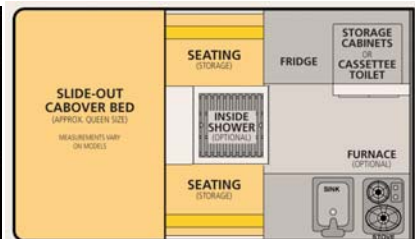

FRONT DINETTE

Rocky Mountain Four Wheel Campers
5772 Lamar Street, Arvada, CO 80002
303-431-6611 info@rmfvc.com www.rmfvc.com