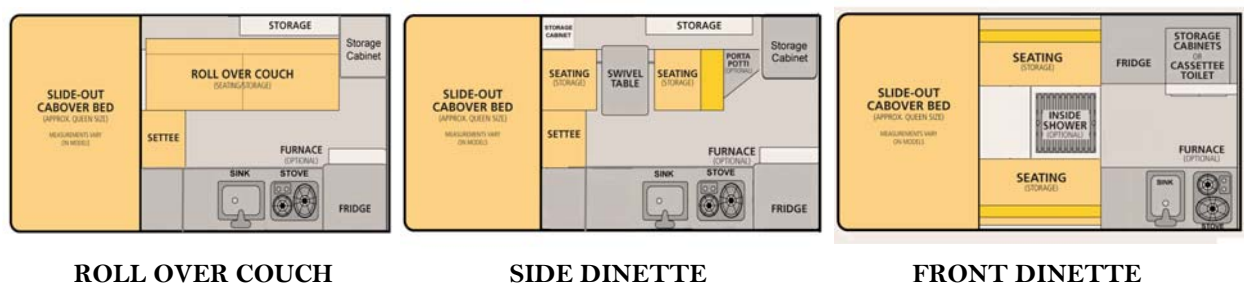

Grandby Model

<p>Dry Weight: 1095 lbs. Height Down (including vent): 59” Roof Length: 144” Floor Length: 96” Body Width: 80”</p>	<p>Adult Sleeping: 3-4 Extended Interior Height: 6’6” Roof/Wall Framing: Aluminum Exterior Material: Aluminum Fresh Water Capacity: 20 Gallons</p>
--	--

Rocky Mountain Four Wheel Campers
5772 Lamar Street, Arvada, CO 80002
303-431-6611 info@rmfwc.com www.rmfwc.com

FOUR WHEEL POP-UP CAMPERS

Standard Features:

All Aluminum "Flex-Frame"
Jack Brackets Only (steel brackets)
Extended Cabover Bed w/ Mattress
Finished Wood Interior
3 Piece Portable Dining Table
Formica Counter Tops
Deluxe Fabric Cushions
Privacy Curtains
Screen Door
Stainless Steel Kitchen Sink w/ Electric Water Pump
2 Burner Propane Stove w/ Cover
3-Way Refrigerator, Small 1.7 cu.ft. (AC/DC/Propane)
Camper Battery System (1 battery, wiring, separator)
110V Electrical System
30amp Power Converter w/ IQ4 Smart Charger
12 Volt Outlets
LED Interior Lights
LED Outside Porch Light
2 (two) 10 lb. Propane Tanks
Pre-wired for Solar
Fire Extinguisher
LP/CO Detector
Smoke Detector
20 Gallon Fresh Water Tank
Roll Over Couch Seating
Large Radius Louvered Passenger Side Window
Small Driver's Side Opening Window
Safety Exit
Roof Vent
Insulated Side Walls & Roof
Rugged Vinyl Side Liner
Aluminum Exterior Sides and One Piece Roof
Gas Strut Roof Lift Assists (exterior)