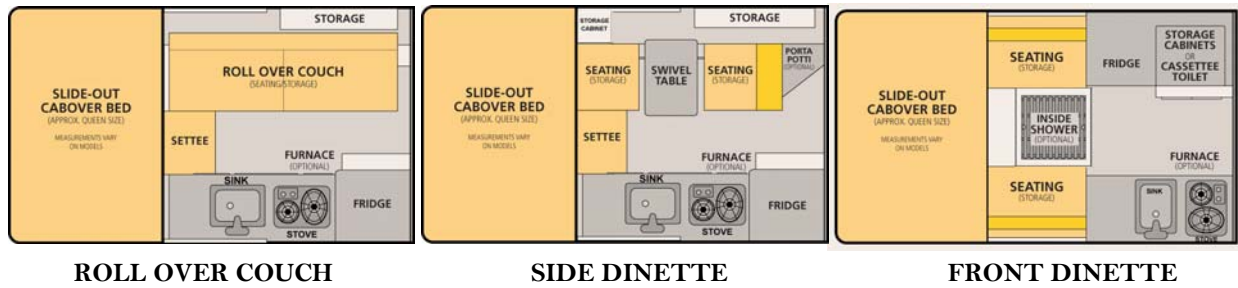

Fleet Model

<p>Dry Weight: 975 Lbs. Height Down (including vent): 54” Roof Length: 128” Floor Length: 80” Body Width: 75”</p>	<p>Adult Sleeping: 3-4 Extended Interior Height: 6’4” Roof/Wall Framing: Aluminum Exterior Material: Aluminum Fresh Water Capacity: 20 Gallons</p>
---	--

Rocky Mountain Four Wheel Campers
5772 Lamar Street, Arvada, CO 80002
303-431-6611 info@rmfwc.com www.rmfwc.com

FOUR WHEEL
POP-UP CAMPERS

Standard Features:

All Aluminum "Flex-Frame"
Jack Brackets Only (steel brackets)
Extended Cabover Bed w/ Mattress
Finished Wood Interior
3 Piece Portable Dining Table
Formica Counter Tops
Deluxe Fabric Cushions
Privacy Curtains
Screen Door
Stainless Steel Kitchen Sink w/ Electric Water Pump
2 Burner Propane Stove w/ Cover
3-Way Refrigerator, Small 1.7 cu.ft. (AC/DC/Propane)
Camper Battery System (1 battery, wiring, separator)
110V Electrical System
30amp Power Converter w/ IQ4 Smart Charger
12 Volt Outlets
LED Interior Lights
LED Outside Porch Light
2 (two) 10 lb. Propane Tanks
Pre-wired for Solar
Fire Extinguisher
LP/CO Detector
Smoke Detector
20 Gallon Fresh Water Tank
Roll Over Couch Seating
Large Radius Louvered Passenger Side Window
Safety Exit
Roof Vent
Insulated Side Walls & Roof
Rugged Vinyl Side Liner
Aluminum Exterior Sides and One Piece Roof
Gas Strut Roof List Assists (exterior)